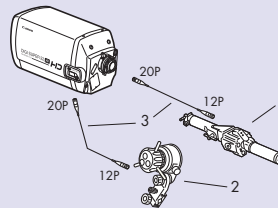

With Compact Field/Studio Demand

KIT DETAIL

No.	DESCRIPTION	MODEL #
1	Digital Zoom Demand	ZDJ-P01
2	Digital Focus Demand	FDJ-P01
3	Conversion Cable	BDC-21