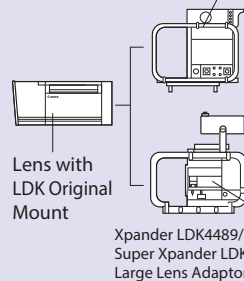

Thomson Grass Valley-SDTV

LDK 2/3" Studio Camera

Lens with LDK Original Mount

Xpander LDK4489/
Super Xpander LDK4488
Large Lens Adaptor

LDK System Companion Portable Camera

Please confirm with camera manufacturer regarding the proper supporter to use. Some manufacturers vary by camera model.