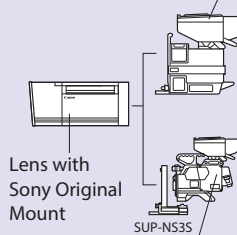

Sony

Sony 2/3" Studio Camera

Lens with Sony Original Mount

SUP-NS3S

Sony System Companion Portable Camera