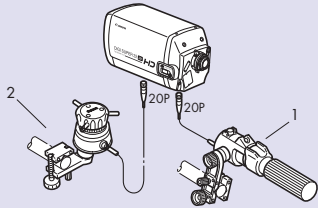

Control Accessories for Studio/Field Lenses

For:
DIGISUPER 22 xs

The DIGISUPER 22 xs can be used with our current optional Studio/Field lens controllers as well as those for our ENG lenses. At the same time, the lens also offers compatibility with our Compact Studio/Field demands by use of a conversion cable.

With Current ENG Demand (Standard)

KIT DETAIL

No.	DESCRIPTION	MODEL #
1	Digital Zoom Demand	ZSD-300D
2	Digital Focus Demand	FPD-400D