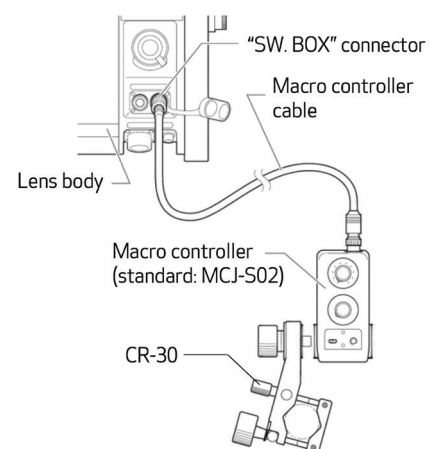

### FULL SERVO SYSTEM

KIT DETAIL

No.	DESCRIPTION
1-A.	Zoom Demand ZDJ-D02 (Digital Servo)
1-B.	Zoom Demand ZDJ-P01 (Digital Servo)
1-C.	Zoom Demand ZDJ-S01 (Digital Servo)
2-A.	Focus Demand FDJ-P41 (Digital Servo)*3
2-B.	Focus Demand FD1-S01 (Digital Servo)
3.	Servo Module SMJ-E01 (2pcs)

### FULL MANUAL SYSTEM

KIT DETAIL

No.	DESCRIPTION
1.	Flexible Zoom Controller FZP-T61
2.	Flexible Focus Controller FFP-T61
3.	Flexible Module FMJ-702 (2pcs)
4.	Flexible Cable 36" (2pcs)

### BOKEH EFFECT CONTROLLER

\*1: Switch Box is optionally available. The equivalent switches are integrated into Zoom Demands. It is recommended to have the Switch Box with Full Manual System.

\*2: Lens Supporter is necessary for portable camera mounting. Some cameras need separate power supply for zoom and focus servo operation.