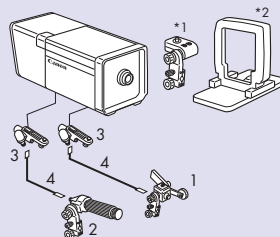

FULL MANUAL SYSTEM

KIT DETAIL

No.	DESCRIPTION
1.	Flexible Zoom Controller FZP-T61
2.	Flexible Focus Controller FFP-T61
3.	Flexible Module FMJ-702 (2pcs)
4.	Flexible Cable 36" (2pcs)