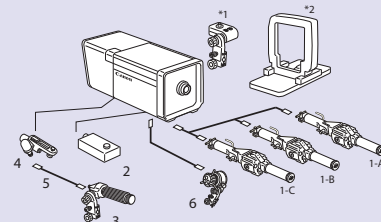

SEMI-SERVO SYSTEM

KIT DETAIL

No.	DESCRIPTION
1-A.	Zoom Demand ZDJ-D02 (Digital Servo)
1-B.	Zoom Demand ZDJ-P01 (Digital Servo)
1-C.	Zoom Demand ZDJ-S01 (Digital Servo)
2.	Servo Module SMJ-E01
3.	Flexible Focus Controller FFP-T61
4.	Flexible Module FMJ-702
5.	Flexible Cable 36"
6.	Focus Demand FD1-S01 (Digital Servo)

For:
DIGISUPER 100AF / DIGISUPER 86AF /
DIGISUPER 27AF

For:
All UHD-DIGISUPER /
DIGISUPER Lenses

For:
UHD-DIGISUPER 122/
UHD-DIGISUPER 111