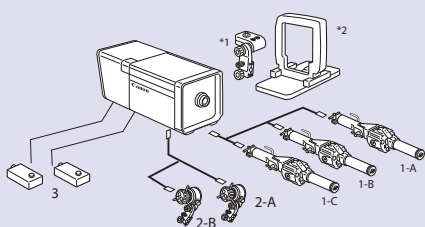

FULL SERVO SYSTEM

KIT DETAIL

No.	DESCRIPTION
1-A.	Zoom Demand ZDJ-D02 (Digital Servo)
1-B.	Zoom Demand ZDJ-P01 (Digital Servo)
1-C.	Zoom Demand ZDJ-S01 (Digital Servo)
2-A.	Focus Demand FDJ-P41 (Digital Servo)*3
2-B.	Focus Demand FD1-S01 (Digital Servo)
3.	Servo Module SMJ-E01 (2pcs)